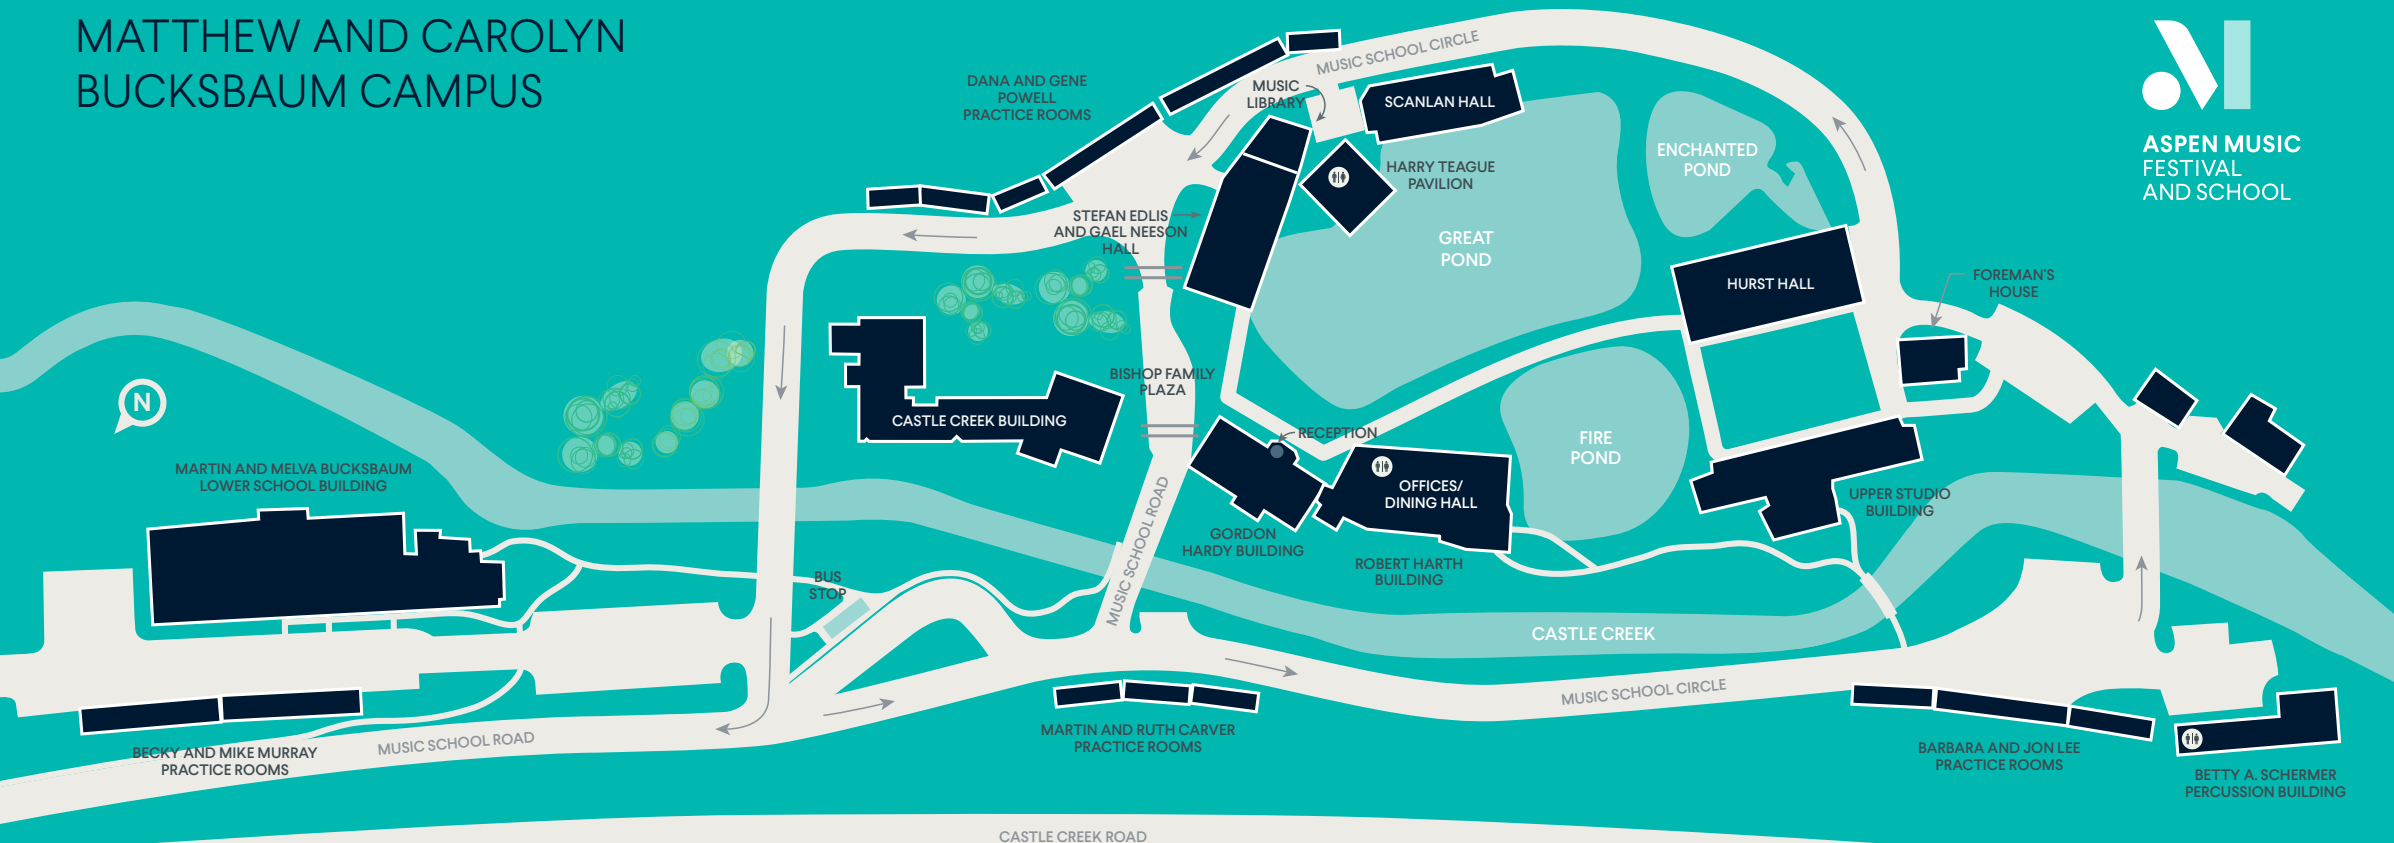

MATTHEW AND CAROLYN BUCKSBAUM CAMPUS

ASPEN MUSIC
FESTIVAL
AND SCHOOL

CASTLE CREEK ROAD